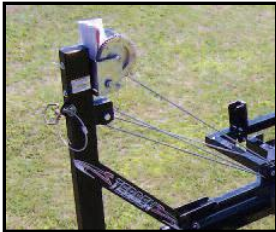

SCISSOR LIFT PONTOON TRAILER SPECIFICATIONS

Heavy Duty Winch Stand With Brake